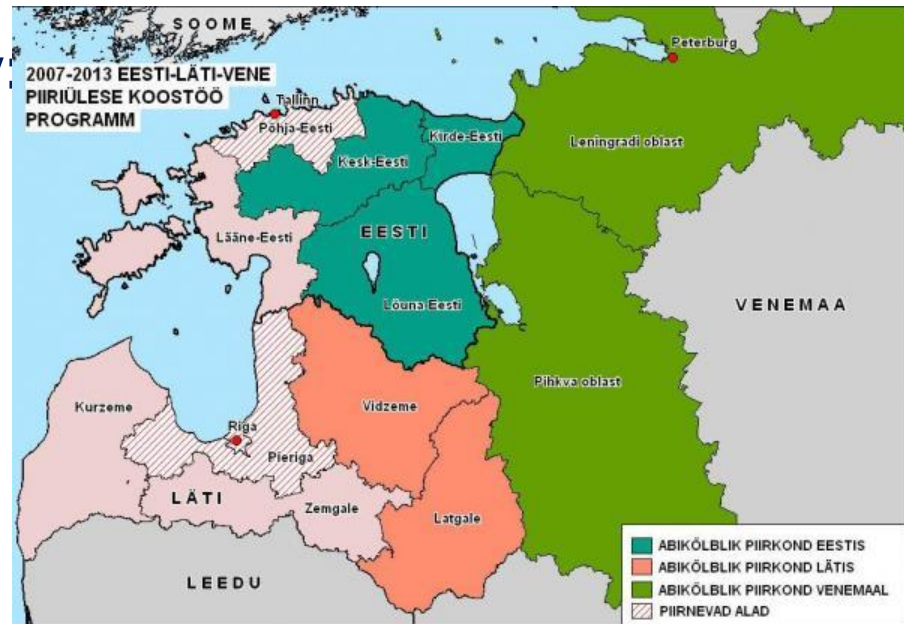

SISEMINISTEERIUM

ENI Estonia-Russia CBC Programme 2014-2020

Julia Koger

Gatchina, 04.06.2014

Estonia-Russia border regions

- ◆ 460,6 km joint border
- ◆ Unique twin cities
- ◆ Local culture

- ◆ **Important instrument to foster regional development**

- ◆ **Strategic objective-** improvement of the living and business environment of the border regions.

- ◆ **Thematic objectives:**
 - Entrepreneurship and SME development
 - Promotion of border management
 - Environmental protection
 - Support to local & regional good governance

The main Programme territory

- Kirde-Eesti region
- Kesk-Eesti region
- Lõuna-Eesti region

Adjoining areas:

- Põhja-Eesti region
- Focus of **investments** should stay at the immediate border territories
- **Large infrastructure projects** and **open call for proposals**
- Involvement of **Latvian and Finnish partners**